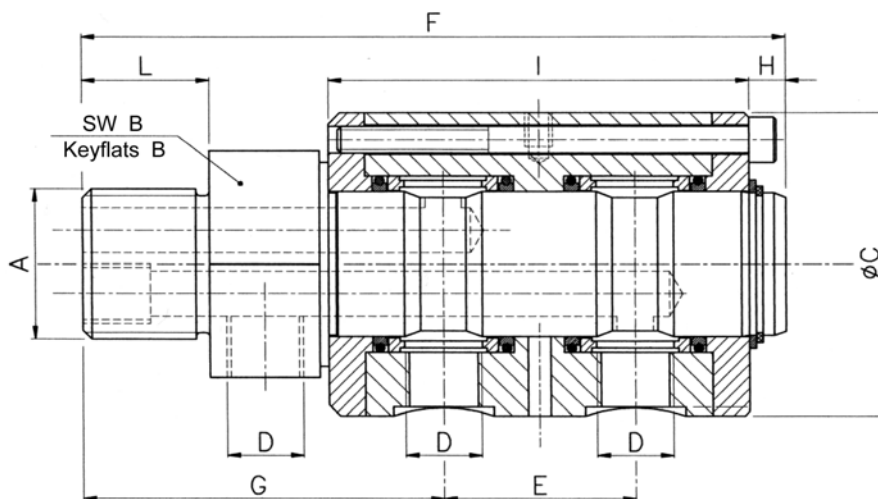

**DUAL FLOW – ROTATING JOINT for high Pressure**

**Serie HD**

Fluids: Air and Hydraulic Oil

Operating limits:

max. Pressure Oil	250 bar
max. Pressure Air	10,5 bar
max. Temperature	120 °C
max. Speed	see datasheet

Sizes	A	B	C	D	E	F	G	H	I	L	min-1
HD 025	3/4"	41	61,5	1/4"	36	133,5	68	7,2	80	24	120
HD 037	1"	55	67	3/8"	42	154	79	8,05	92	28	100

Changes are possible without notice